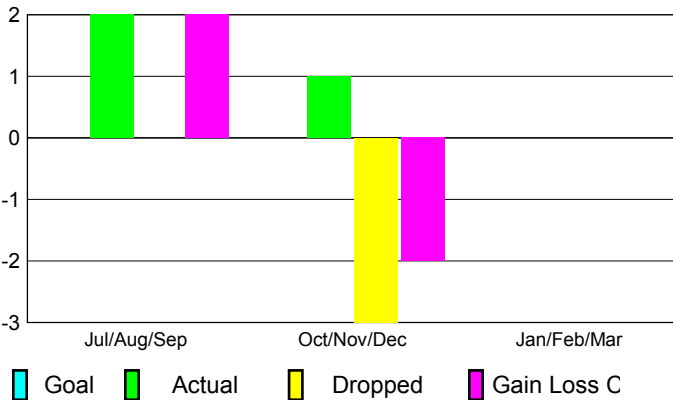

2012-2013 GMT Reports for District (or Undistricted) **District 301D1**

GMT: Doctor DATUK K NAGARATNA

Location: PHILIPPINES

GMT CA: 5

CLUBS

Club Results
2012-2013

Clubs
2011-2012

Month	New Club Goal	Actual New Clubs	Actual Dropped Clubs	Gain/Loss of Clubs	Gain/Loss of Clubs
Jul/Aug/Sep		2	0	2	0
Oct/Nov/Dec		1	-3	-2	-1
Jan/Feb/Mar					0
Totals		3	-3	0	-1

Club Results 2012-2013

Goal, New, Dropped, Gain/Loss

Comparison of Club Gain/Loss

Current Year Compared to the Previous Year

YTD Status Quo Clubs 2012-2013

Status Quo Clubs Compared to Status Quo Members

MEMBERSHIP