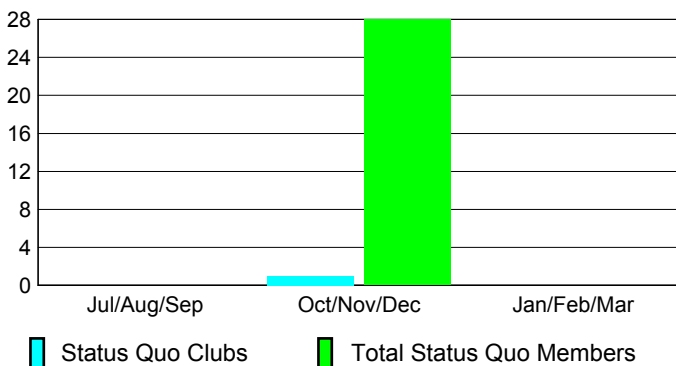

Club Results 2012-2013

Goal, New, Dropped, Gain/Loss

Comparison of Club Gain/Loss

Current Year Compared to the Previous Year

YTD Status Quo Clubs 2012-2013

Status Quo Clubs Compared to Status Quo Members

MEMBERSHIP

Membership Results
2012-2013

Membership
2011-2012

Month	Net Memb Goal	Actual New Memb	Actual Dropped Memb	Gain/Loss of Memb	Gain/Loss of Memb
Jul/Aug/Sep		194	-55	139	27
Oct/Nov/Dec		87	-78	9	-18
Jan/Feb/Mar					9
Totals		281	-133	148	18