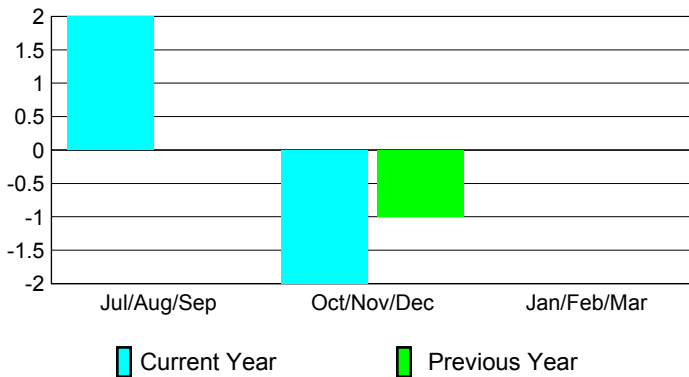

Club Results 2012-2013

Goal, New, Dropped, Gain/Loss

Comparison of Club Gain/Loss

Current Year Compared to the Previous Year

YTD Status Quo Clubs 2012-2013

Status Quo Clubs Compared to Status Quo Members

MEMBERSHIP