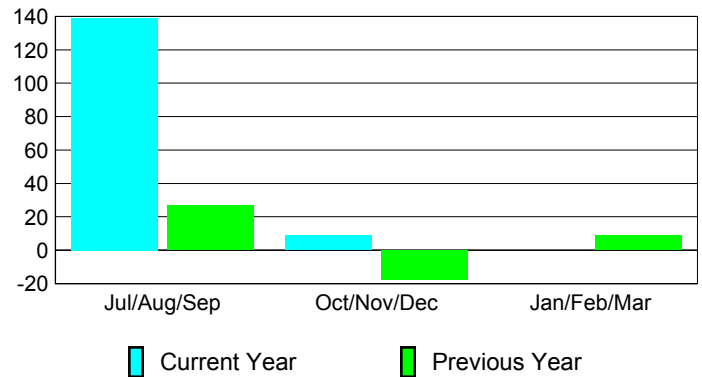

Membership Results
2012-2013

Membership
2011-2012

Month	Net Memb Goal	Actual New Memb	Actual Dropped Memb	Gain/Loss of Memb	Gain/Loss of Memb
Jul/Aug/Sep		194	-55	139	27
Oct/Nov/Dec		87	-78	9	-18
Jan/Feb/Mar					9
Totals		281	-133	148	18

Membership Results 2012-2013

Goal, New, Dropped, Gain/Loss

Comparison of Membership Gain/Loss

Current Year Compared to the Previous Year

Gender Comparison 2012-2013

Jan/Feb/Mar

Male

Female