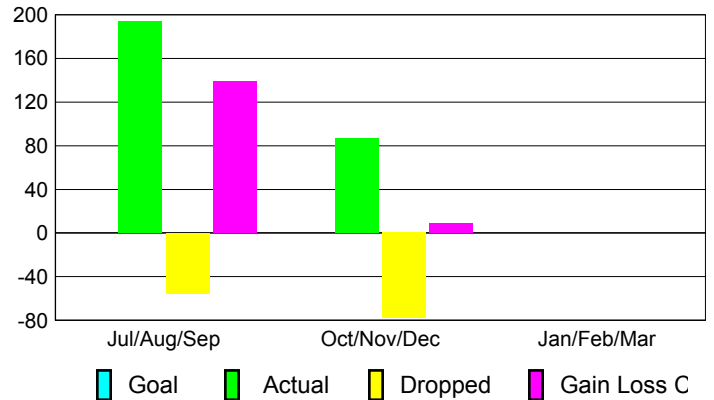

Membership Results 2012-2013

Goal, New, Dropped, Gain/Loss

Comparison of Membership Gain/Loss

Current Year Compared to the Previous Year